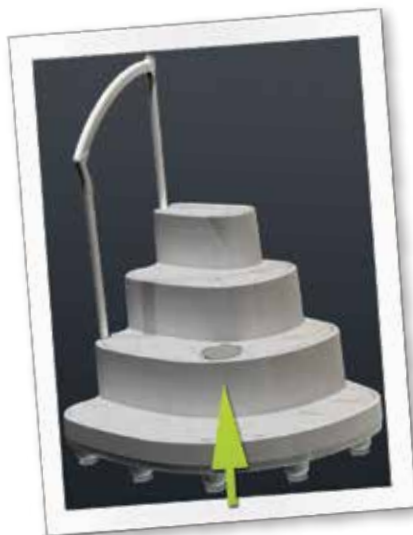

Majestic | 8000 | 8005

Aboveground pool step

The Majestic has all the features to meet your expectations.

The Majestic with one handrail and deck support is a sturdy and spacious aboveground pool step. Easy to install, its "wedding cake" style is ideal for relaxing in the sun. With step cups and a front-loading ballast.

Aboveground pool step

FEATURES:

- Increased stability, facilitates entry and exit of the pool.
- Mounting pads lift bottom of the step away from the liner to allow true, complete water flow; the most effective system to avoid potential algae formation.
- Outstanding resistance to UV rays.
- Slip-resistant texture

* Classic Ladder 6004 optional. Non regulatory in Quebec.

Front-loading counterweight system

The simple, removable counterweight offsets flotation and makes winterizing easy. Step cups provide additional stability, help secure the step at the bottom of the pool, and maximize liner protection against stress or abrasion.

Majestic Combo

OPTIONAL: CLASSIC LADDER | 6004

- Great stability ensured by supporting straps
- Adjustable system for pools 48" to 54"
- Flip ladder equipped with a safety lock
- Designed for use with the Majestic 8000 step on an aboveground pool without a deck